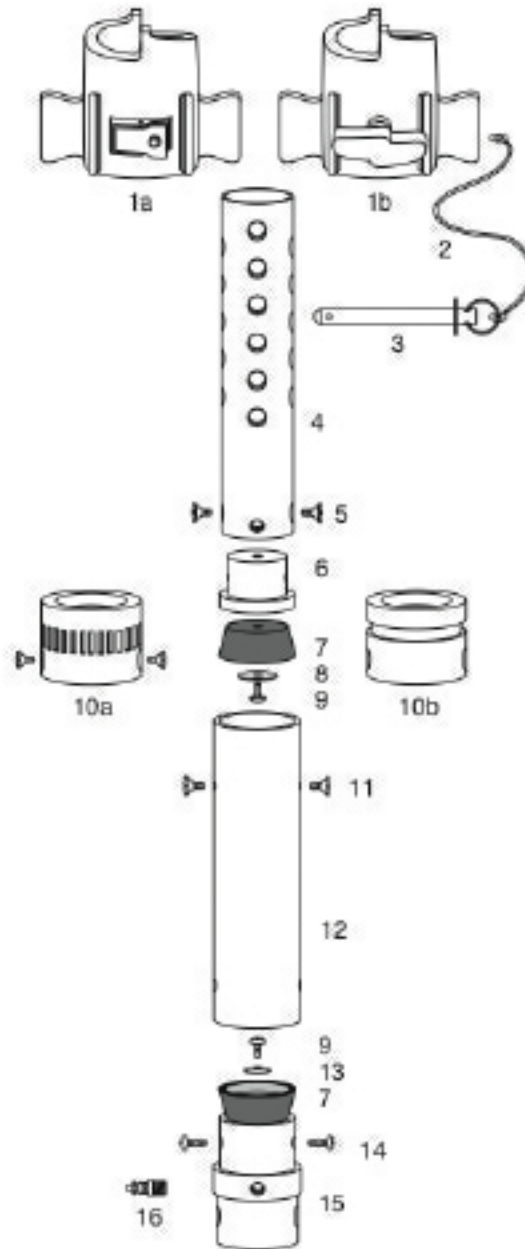

## Exploded Parts View

### Assembly Components

Outer Collar, FD-Style	6	Piston End Plug	11	FHSCS (1/4-20 x 1/2)
Outer Collar, PW-Style	7	Piston Cup	12	Barrel (B1 thru B4)
Lanyard 16"	8	Fender Washer	13	Belleville Washer
Collared Detent Pin, 10-500T	9	Piston Cup Bolt (5/16-18 x 1-1/4")	14	RHSCS (3/8-16 x 1/2)
Piston (P1 thru P4)	10A	Inner Collar, FD-Style	15	Barrel End Plug
FHSCS (5/16-18 x 1/2")	10B	Inner Collar, PW-Style	16	Air Nipple (Male Plug)